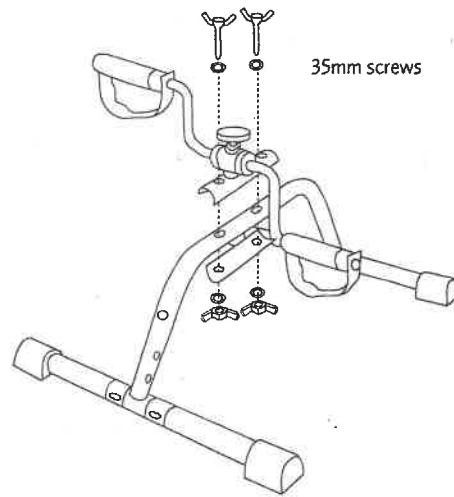

8pc	35mm screw	
1pc	60mm screw	
9pc	Nut	
18pc	Washer	
3pc	Support Plate	

Figure 1

Figure 2

Figure 3

Figure 4