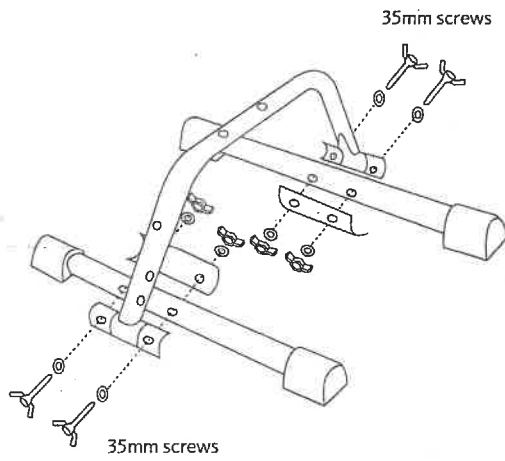

8pc	35mm screw	
1pc	60mm screw	
9pc	Nut	
18pc	Washer	
3pc	Support Plate	

Figure 1

Figure 2

Figure 3

Figure 4