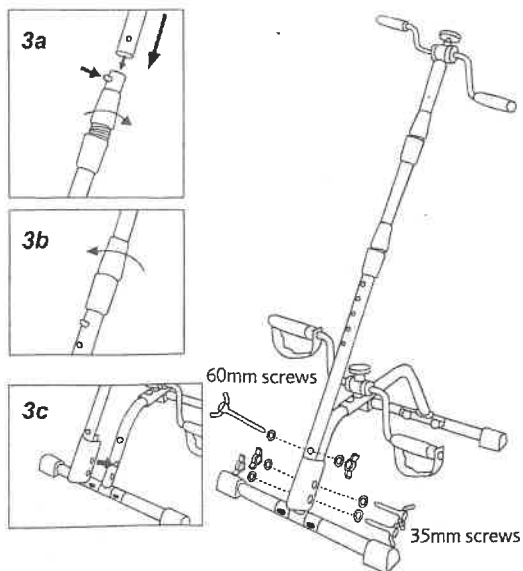

8pc	35mm screw	
1pc	60mm screw	
9pc	Nut	
18pc	Washer	
3pc	Support Plate	

Figure 1

Figure 2

Figure 3

Figure 4